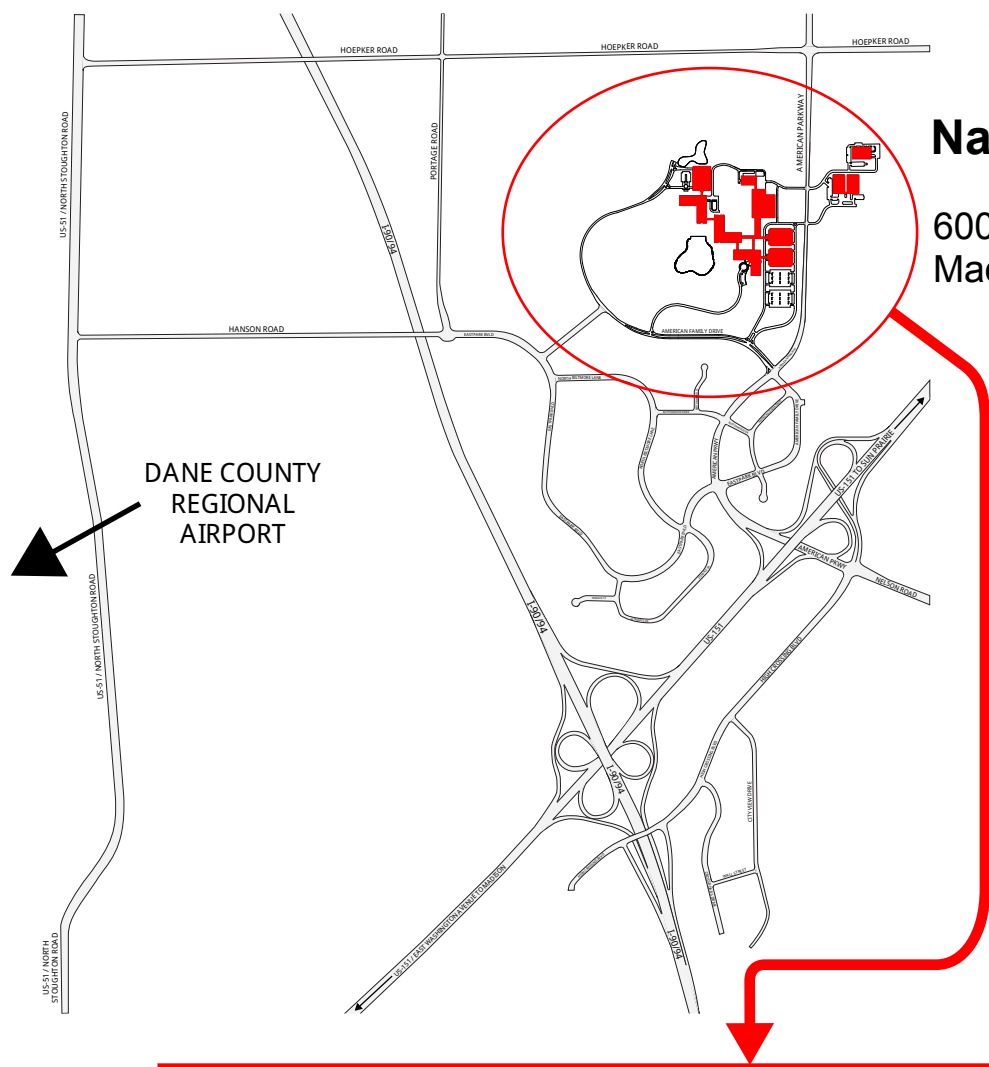

National Headquarters

6000 American Parkway
Madison, WI 53783

DANE COUNTY
REGIONAL
AIRPORT